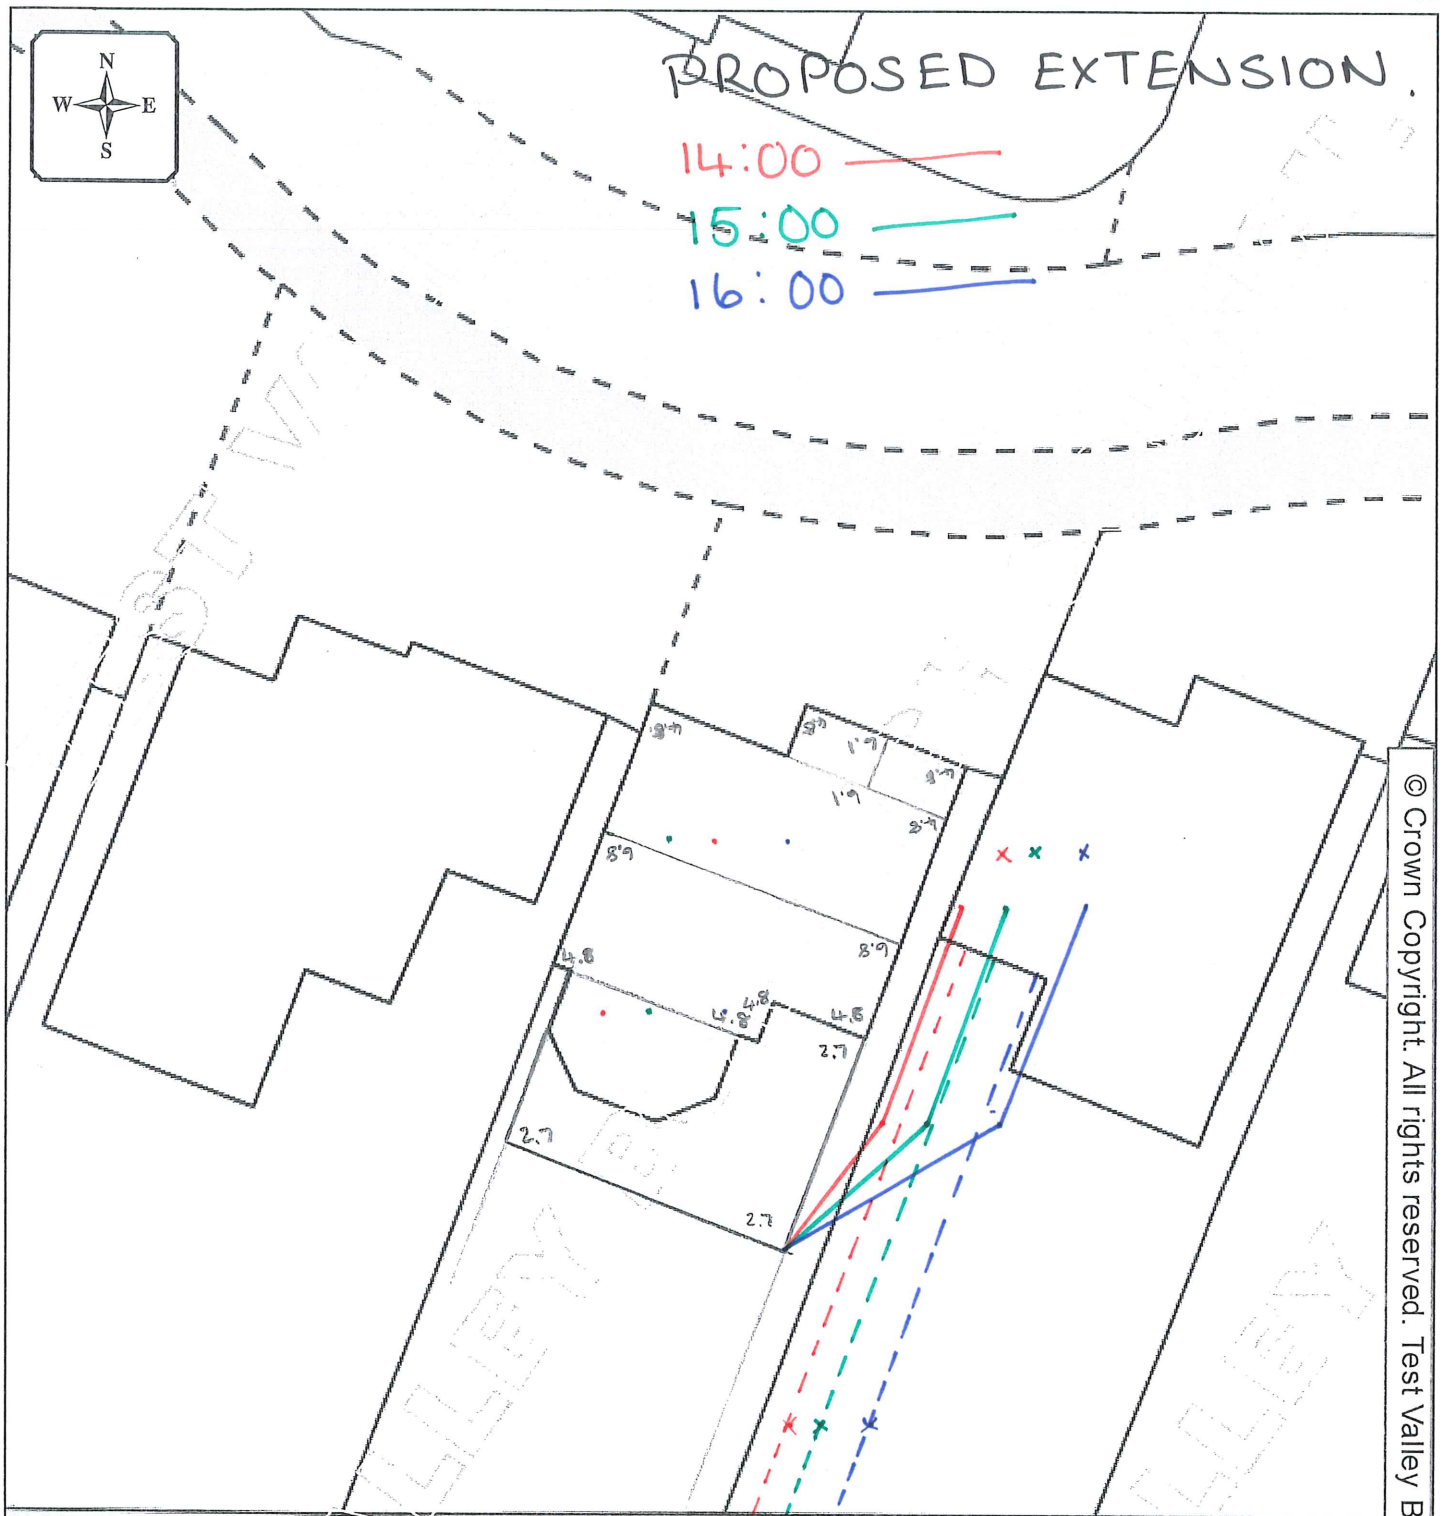

PROPOSED EXTENSION

14:00 ———

15:00 ———

16:00 ———

EXISTING FENCE 1.8m

14:00 - - - - -

15:00 - - - - -

16:00 - - - - -

+ 30.9m

© Crown Copyright. All rights reserved. Test Valley Borough Council 100024295. 2017

Scale:
Date:
Drawn:
Dept:
Doc: